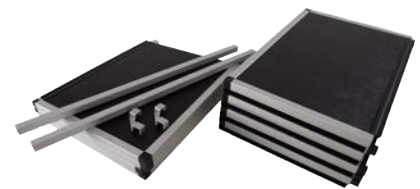

Snap & Slide System